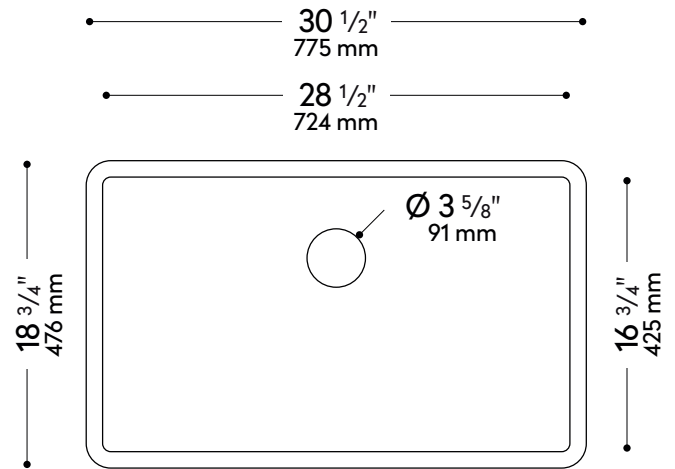

9980 SINK

Bold Collection

Large single-bowl sink

- Made from an acrylic-polyester based material
- Nonporous surface, that with proper cleaning, resists mold, mildew and stains
- Large single bowl sink
- Straight sides with sharp corners

INSIDE SINK DIMENSIONS

	Length	Width	Depth
inches	28 1/2	16 3/4	7 1/2
mm	724	425	190

Measurements rounded to nearest 1/8" or mm

TOP VIEW

FRONT CROSS SECTION

DRAIN

All drain holes in sinks are nominally 3 5/8" in diameter and accept all standard drain hardware.