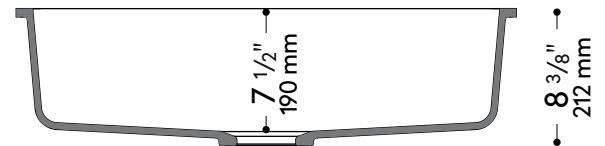

FRONT CROSS SECTION

DRAIN

All drain holes in sinks are nominally 3 5/8" in diameter and accept all standard drain hardware.